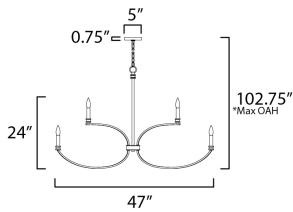

MEASUREMENTS

DIMENSION : 48" W x 24" H
 CANOPY : 5" W x 0.75" H x 5" L
 HANGING WEIGHT : 9.26 lb

LAMPING

INPUT VOLTAGE : 120V
 BULB : 8 x 60W Incandescent E12 Candelabra , 480W Total
 BULB INCLUDED : (Not Included)
 DIMMABLE :

*max overall height

FINISHES OPTION

 Black / Antique Brass (BKAB)
 Weathered White/Gold Leaf (WWTGL)

MATERIAL

Steel

RATINGS

cULus
 Dry Location

ADDITIONAL